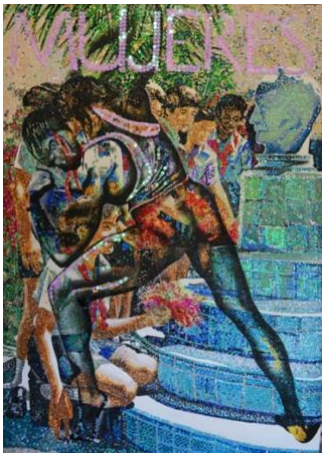

GERTRUDIS RIVALTA

*SELECTED PAGES*

(b. Santa Clara, Cuba 1971)

GR-01 *Cheerleaders*, 2009  
Mujeres Muchacha Series  
57.5"W x 77.25"H / 196 x 146cm  
Sequins and oil on canvas

GR-02 *Guajira*, 2021  
Mujeres Muchacha Series  
57.5"W x 79.5"H / 201 x 146cm  
Sequins and oil on canvas

GR-03 *Corte de pelo*, 2021  
Mujeres Muchacha Series  
59.25"W x 79.74"H / 202 x 150cm  
Sequins and oil on canvas

GR-04 *Cimarrona*, 2022  
Mujeres Muchacha Series  
59"W x 79.75"H / 202 x 149cm  
Sequins and oil on canvas

GR-05 *Cimarrona II (Realizing the Freedom of the Forest)*, 2022  
Mujeres Muchacha Series  
57.5"W x 79.5"H / 201 x 146cm  
Sequins and oil on canvas

GR-06 *Tres Tiempos. Uno.*, 2021  
41" x 29.25"W x 4" / 104 x 74 x 10.16cm.  
Drawing and watercolor on photocopied  
paper and canvas. Birch wood box