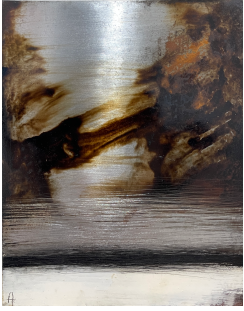

THOMAS
NICKLES
PROJECT

LUIS ALBERTO ÁLVAREZ LÓPEZ

Metal Plate 9, 2021

Mixed media on metal

Unframed

10.5"W x 13"H