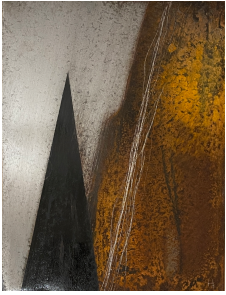

THOMAS
NICKLES
PROJECT

LUIS ALBERTO ÁLVAREZ LÓPEZ
Metal Plate 5, 2021
Mixed media on metal
Unframed
10.5"W x 13"H