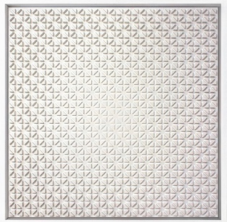

ROGER TOLEDO

Concave & Convex (Diptych), 2019

Nets Series

Acrylic on canvas mounted on plywood

Framed

17.5"W x 17.5"H